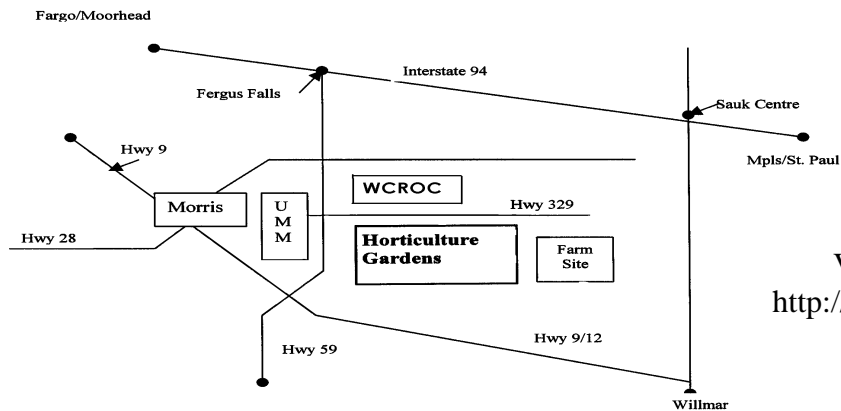

The West Central Research and Outreach Center is located on State Highway 329,
1 mile east of the University of Minnesota, Morris Campus.

Disability accommodations will be provided upon request. This material is available in alternative formats. Please contact Jean at (320) 589-1711.

UNIVERSITY OF MINNESOTA

University of Minnesota
West Central Research and Outreach Center
Morris, Minnesota

Horticulture Night

July 30, 2009
5 p.m. to 9 p.m.

Garden Tours

Raspberry High Tunnel
Annual Flowers
Tried & True Perennial Flowers
Low-input Sustainable Turf
How to Handle Produce at Home